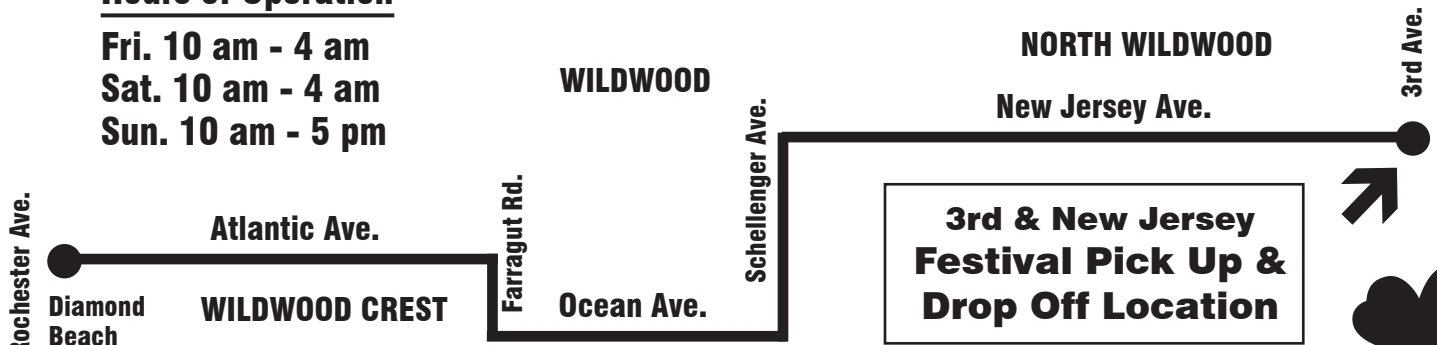

NORTH WILDWOOD ROUTE

**3rd & New Jersey
Festival Pick Up &
Drop Off Location**

Call 884-5230 for info

Hours of Operation

Fri. 10 am - 4 am
Sat. 10 am - 4 am
Sun. 10 am - 10 pm

All Trolleys & Buses stop at any corner along route. Due to the heavy traffic and lack of parking, the Festival Organizers recommend leaving your car at your motel and using Festival Transportation.

Be Responsible!!
If you drink,
take the Trolley!

Official Map and Transportation Schedule

Irish Fall Festival

2013 September 20, 21, 22

FARE
\$5.00

ONE WAY

WILDWOOD/WILDWOOD CREST ROUTE

ROUTE goes to Schellenger Ave. & North Wildwood Festival

Call 884-5230 for info

Hours of Operation

Fri. 10 am - 4 am
Sat. 10 am - 4 am
Sun. 10 am - 5 pm

**3rd & New Jersey
Festival Pick Up &
Drop Off Location**

All Trolleys & Buses stop at any corner along route. Due to the heavy traffic and lack of parking, the Festival Organizers recommend leaving your car at your motel and using Festival Transportation.