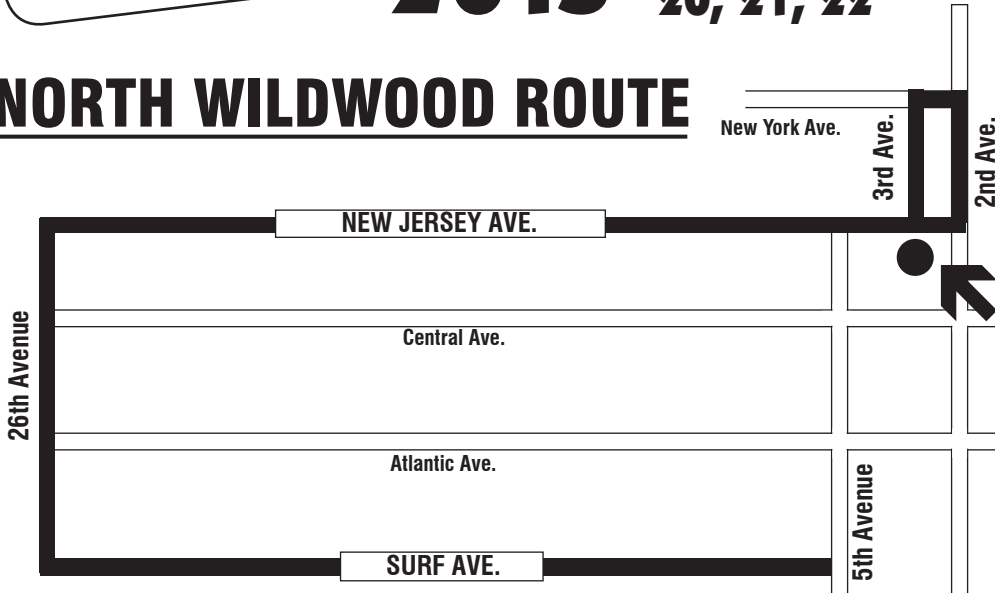

Official Map and Transportation Schedule

Irish Fall Festival

2013 September 20, 21, 22

Be Responsible!!
If you drink,
take the Trolley!

FARE
ONE WAY
\$3.00

Before Midnight

\$4.00

Midnight to 4am

NORTH WILDWOOD ROUTE

**3rd & New Jersey
Festival Pick Up &
Drop Off Location**

Call 884-5230 for info

Hours of Operation

Fri. 10 am - 4 am
Sat. 10 am - 4 am
Sun. 10 am - 10 pm

All Trolleys & Buses stop at any corner along route. Due to the heavy traffic and lack of parking, the Festival Organizers recommend leaving your car at your motel and using Festival Transportation.

Be Responsible!!
If you drink,
take the Trolley!

Official Map and Transportation Schedule

Irish Fall Festival

2013 September 20, 21, 22

FARE
\$5.00

ONE WAY

WILDWOOD/WILDWOOD CREST ROUTE

ROUTE goes to Schellenger Ave. & North Wildwood Festival

Call 884-5230 for info

Hours of Operation

Fri. 10 am - 4 am
Sat. 10 am - 4 am
Sun. 10 am - 5 pm

**3rd & New Jersey
Festival Pick Up &
Drop Off Location**

All Trolleys & Buses stop at any corner along route. Due to the heavy traffic and lack of parking, the Festival Organizers recommend leaving your car at your motel and using Festival Transportation.